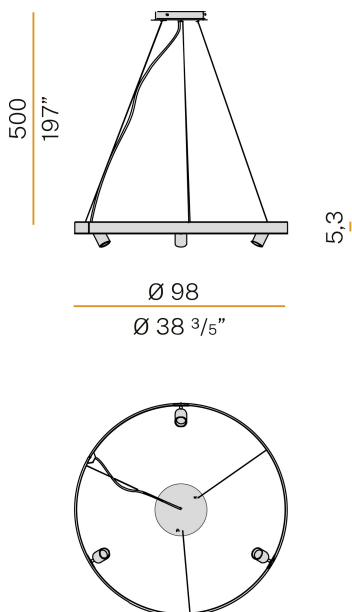

Textured glass screens.

Anti-glare snoots in black thermoplastic material.

5m (196,9") long steel suspension cables.

5m (196,9") long power cable in transparent PVC.

Power canopy with pickled sheet metal ceiling bracket and covering in white, black, bronze, mat brass or titanium polyacrylic paint.

Technical drawing

Polar diagram